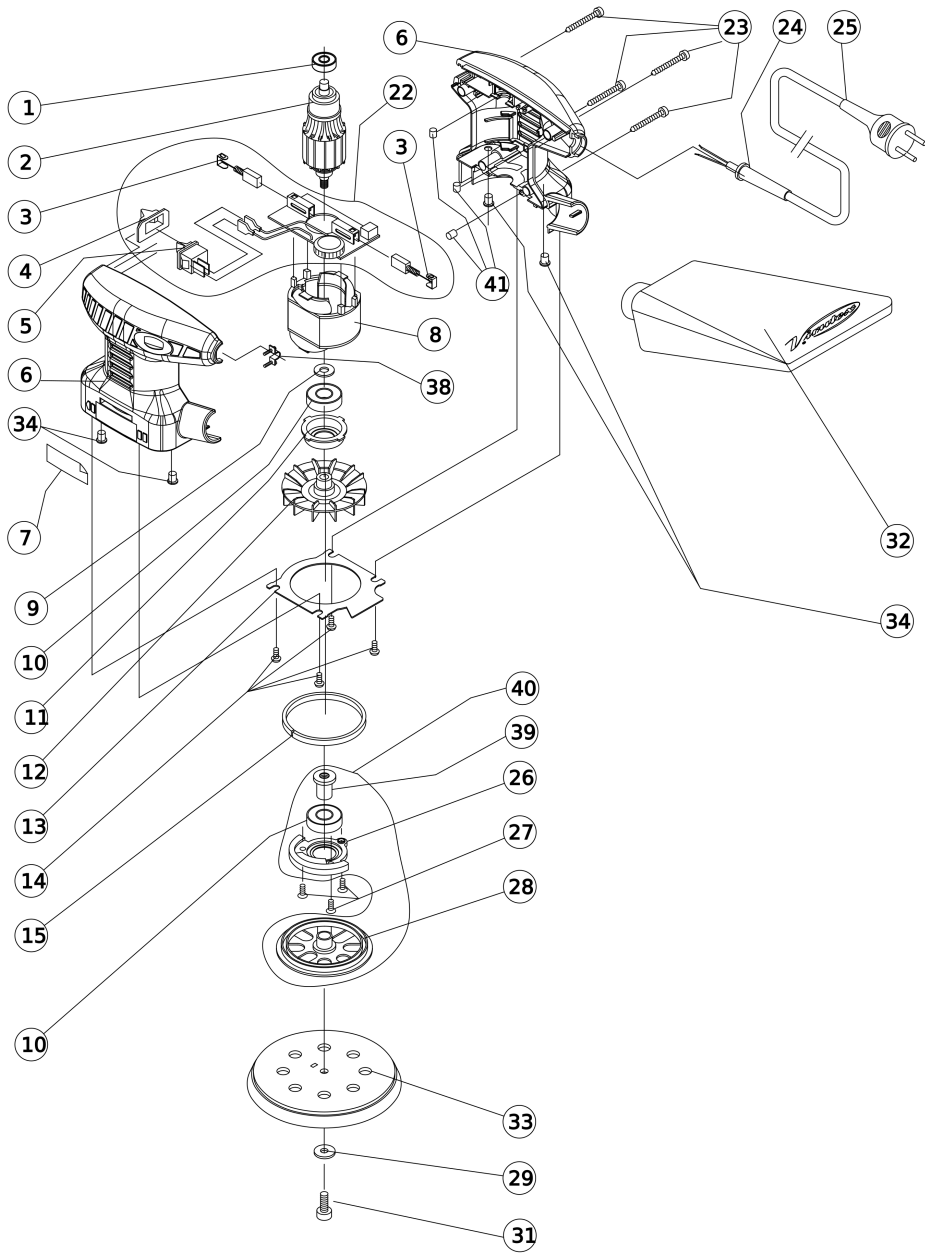

Technical information
Explosion drawing and parts list

RTE84H (8400300) ROTARY ORBITAL SANDER RTE84H | Version E (From serial number 2116)

Technical information
Explosion drawing and parts list

RTE84H (8400300) ROTARY ORBITAL SANDER RTE84H | Version E (From serial number 2116)

Pos.	Serial No.	Code	Description	Quantity
1		1210019	BALL BEARING 607 Z	1
2		8451114	ARMATURE 230V	1
3		8417019	CARBON BRUSHES SET	1
4		8402601	PUSH BUTTON (V2)	1
5		8415058	SWITCH	1
6		8402233	HOUSING ASS'Y	1
7		8419186	LABEL	1
8		8455108	STATOR 230V	1
9		8423194	WASHER D.7.05XD.16X0.5	1
10		4010005	BALL BEARING 6001 2RS	2
11		8406185	BEARING HOLDER	1
12		8464022	ASPIRATION FAN (V1)	1
13		8423193	FUN COVER	1
14		1370002	PAN HD. TAPPING SCREW 6X3/8 PH.BZ.	4
15		8499111	RETAINER	1
22		8445187	ELECTRONIC CIRCUIT 230V	1
23		1570037	PAN HD. TAPPING SCREW 8X1 1/4 PH.BZ.	4
24		8002043	CORD ARMOR	1
25		8400043	CORD ASS'Y (EUROPE)	1
26		8406184	BALANCE WEIGHT (V1)	1
27		8478018	SCREW M.4X10	3
28		8406187	DISC	1
29		8481013	WASHER	1
31		8475083	SCREW M.6X15	1
32		8445208	DUST COLLECTION BAG	1
33		8445598	VELCRO SANDING PAD	1
34		8499141	COVER	4
38		8489047	CABLE HOLDER	1
39		8422245	BUSHING	1
40		8445297	DISC ASS'Y	1
41		8404224	RETAINER	3