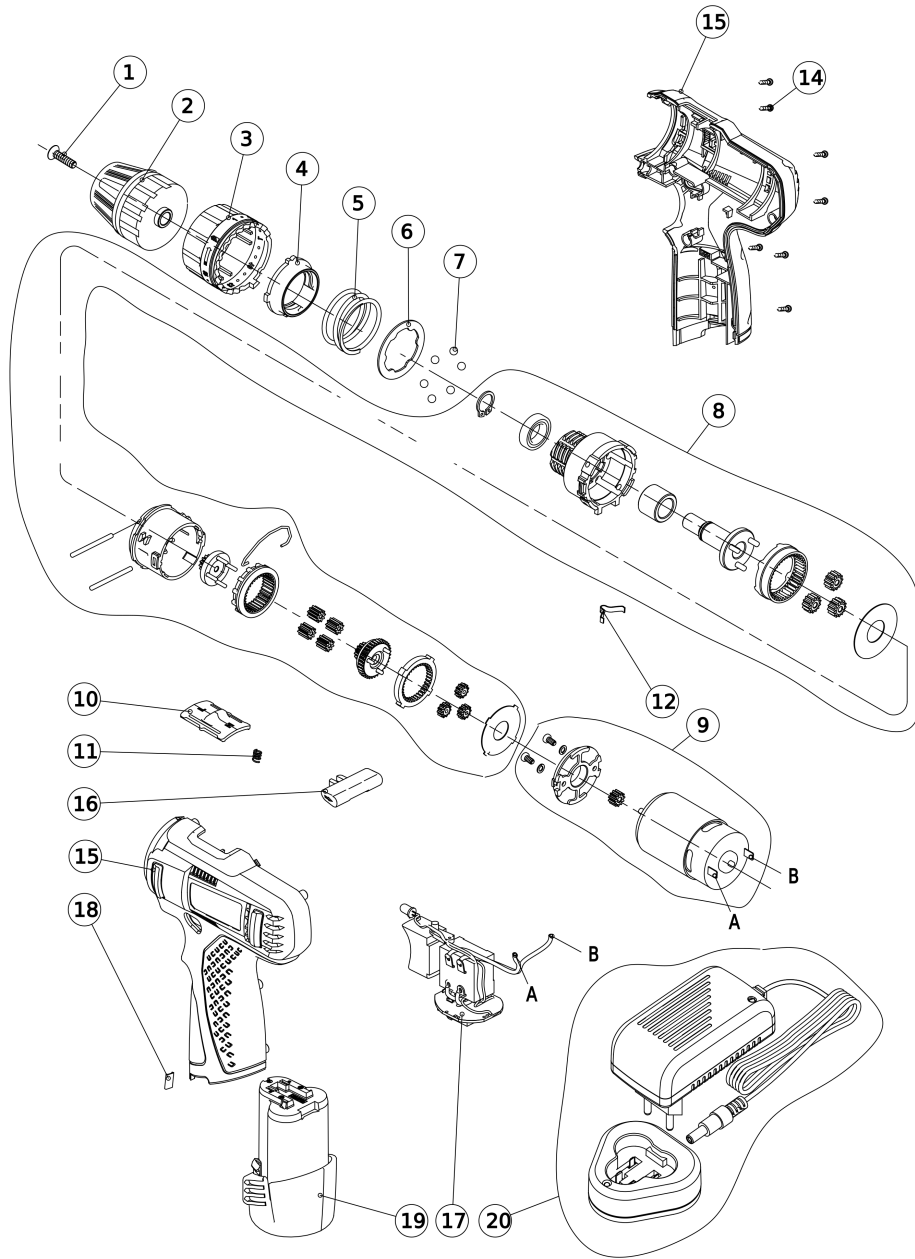

Technical information
Explosion drawing and parts list

ATB40 (4000100) CORDLESS SCREWDRIVER ATB40 | Version A (From serial number 1)

Technical information
Explosion drawing and parts list

ATB40 (4000100) CORDLESS SCREWDRIVER ATB40 | Version A (From serial number 1)

Pos.	Serial No.	Code	Description	Quantity
1		4073052	SCREW M.5X23 LEFT THREAD	1
2		4046894	DRILL CHUCK	1
3		4046895	TORQUE SLEEVE	1
4		4022733	BUSHING	1
5		4026255	SPRING	1
6		4024186	WASHER	1
7		4089083	STEEL BALL	6
8		4069107	GEAR BOX ASS'Y	1
9		4069108	MOTOR ASS'Y	1
10		4003159	SPEED SELECTOR	1
11		4026256	SPRING	1
12		4026257	LOCKING SPRING	1
14		3870033	PAN HD. TAPPING SCREW 4X5/8 PH.B.	7
15		4003160	HOUSING ASS'Y	1
16		4003161	LEVER	1
17		4015085	SWITCH	1
18		4024187	CLAMP PLATE	1
19		4068648	BATTERY 12V 1.5AH LI-ION BT40	2
20		4046896	CHARGER ASS'Y	1