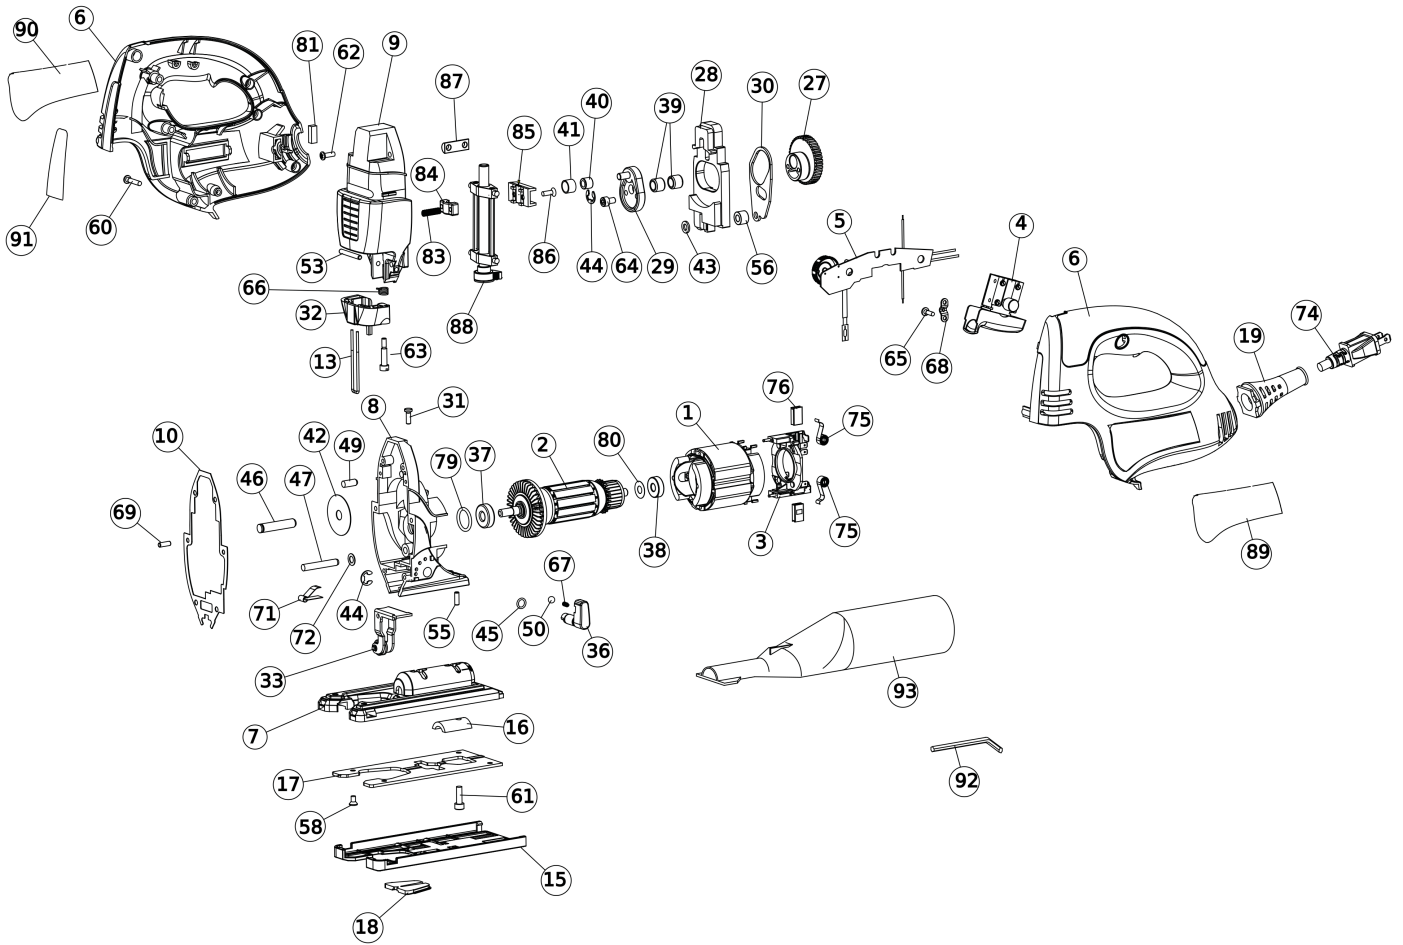

Technical information
Explosion drawing and parts list

SC324Y (3400300) SC324Y JIG SAW | Version B (From serial number 1)

Technical information
Explosion drawing and parts list

SC324Y (3400300) SC324Y JIG SAW | Version B (From serial number 1)

Pos.	Serial No.	Code	Description	Quantity
1		3455209	STATOR 230V	1
2		3451223	ARMATURE 230V	1
3		3446610	BRUSH HOLDER ASS'Y	1
4		3415080	SWITCH	1
5		3446611	ELECTRONIC CIRCUIT	1
6		3446612	HOUSING ASS'Y	1
7		3406676	BASE	1
8		3406677	SUPPORT BODY	1
9		3446613	COVER	1
10		3499689	JOINT	1
13		3421603	ROD	1
15		3402863	SLIDE	1
16		3421604	BASE HOLDER	1
17		3423973	BASE PLATE	1
18		3402864	ANTISPLINTER GUIDE	1
19		3404299	SLEEVE	1
27		3487161	WHEEL	1
28		3421605	BALANCE WEIGHT	1
29		3446775	WHEEL SUPPORT ASS'Y	1
30		3423974	PLATE	1
31		3421607	BOLT	1
32		3402865	LEVER	1
33		3446616	SUPPORT ASS'Y	1
36		3446617	LEVER ASS'Y	1
37		3410051	BALL BEARING 608 2RS	1
38		1210019	BALL BEARING 607 Z	1
39		4011006	NEADLE BEARING HK 0810	2
40		3411026	NEDDLE BEARING HK0608	1
41		3421608	BUSHING	1
42		3480080	WASHER 9X38X0.5	1
43		4380012	WASHER D.6.4X12X1.6	1
44		3488090	WASHER	2
45		9504245	JOINT LR 7X1.5	1
46		3421609	WHEEL SHAFT	1
47		9099010	ROLL PIN D.6X40	1
49		3488172	ROLL PIN D.6X16	1
50		4389035	BALL D.4.762	1
53		3488173	ROLL PIN D.4X32	1
56		3421610	BUSHING	1