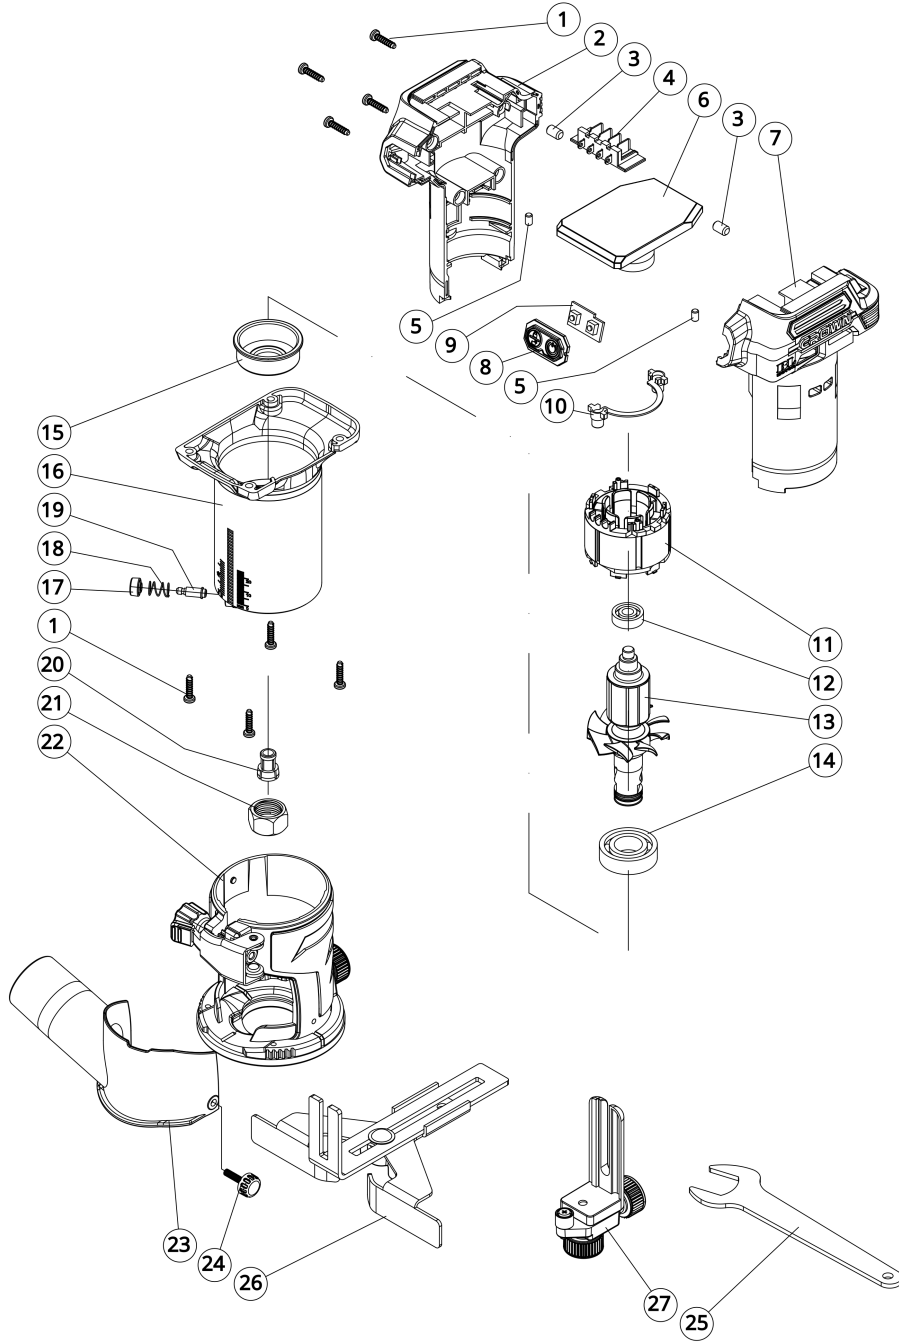

Technical information
Explosion drawing and parts list

FRB300 (3000100) FRB300 CORDLESS COMPACT ROUTER (W/O BAT) | Version A (From serial number 1)

Technical information
Explosion drawing and parts list

FRB300 (3000100) FRB300 CORDLESS COMPACT ROUTER (W/O BAT) | Version A (From serial number 1)

Pos.	Serial No.	Code	Description	Quantity
1		3070035	SCREW D.4,2X18	8
2		3002833	HOUSING COVER FRB300	1
3		3004092	RUBBER COLUMN FRB300 D.6X10	2
5		3004093	RUBBER COLUMN D.4,2X7	2
7		3002863	HOUSING FRB300	1
8		3004094	SWITCH PROTECTOR FRB300	1
12		7410024	BEARING	1
13		3051013	ARMATURE FRB300	1
14		6510012	BALL BEARING 6003-2RS	1
15		3002864	BEARING SLEEVE	1
16		3006244	ALUMINUM CASE FRB300	1
17		3021154	SELF LOCKING CAP FRB300	1
18		3026188	SELF LOCKING SPRING FRB300	1
19		3021155	SELF LOCKING PIN FRB300	1
20		3021152	ELASTIC CHUCK D.6	1
20		3021153	ELASTIC CHUCK D.8	1
20		3021157	COLLET D.1/4	1
21		3021156	COLLET NUT FRB300	1
22		3046687	BASE FRB300	1
23		3002865	NOZZLE FRB300	1
24		3025014	KNOB M4X18	1
25		3024007	SPANNER 22 FRB300	1
26		3046688	STRAIGHT GUIDE PLATE FFRB300	1
27		3046689	GUIDE WITH PROBE	1
29		3046715	ASSEMBLY STATOR+CIRCUIT+SWITCH+LED+STRIP	1