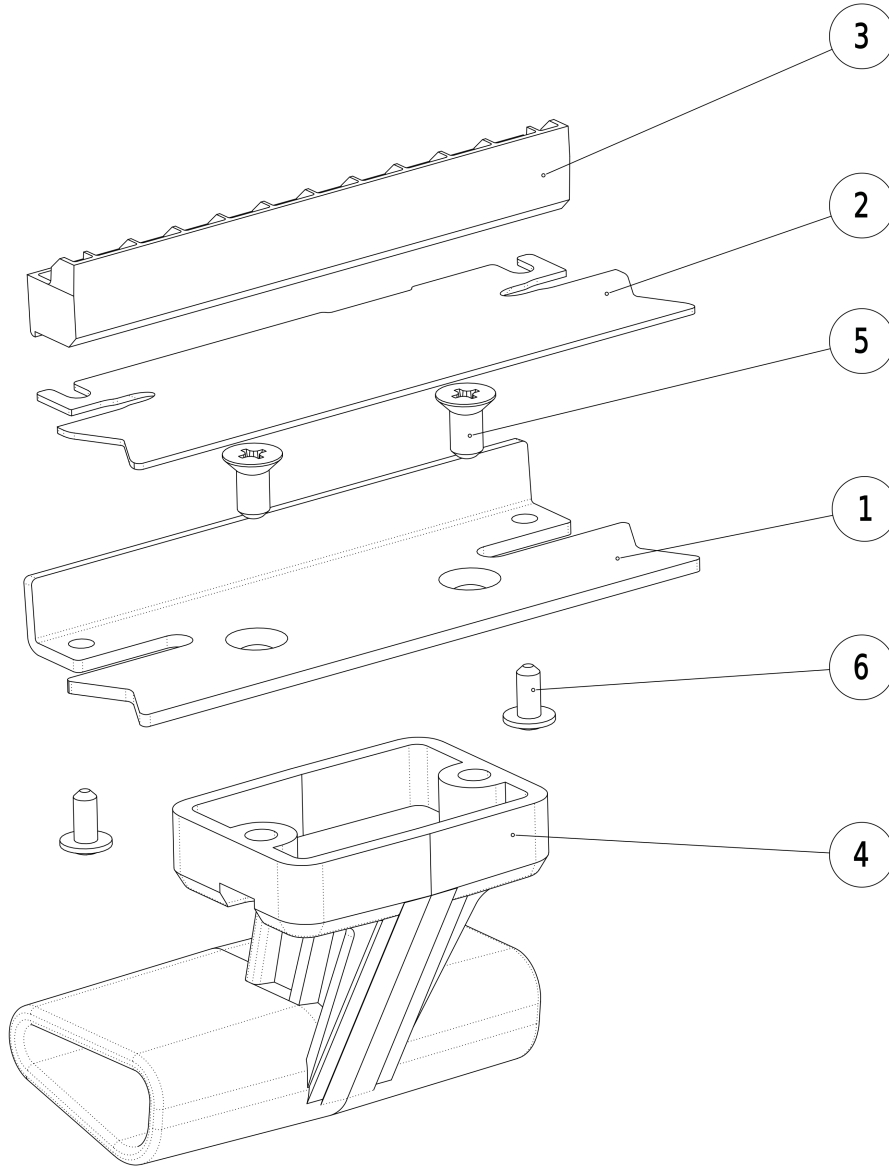

Technical information
Explosion drawing and parts list

RP28 (2800200) RP28 EDGE TRIMMER/SCRAPPER | Version A (From serial number 1)

Technical information
Explosion drawing and parts list

RP28 (2800200) RP28 EDGE TRIMMER/SCRAPPER | Version A (From serial number 1)

Pos.	Serial No.	Code	Description	Quantity
1		2833037		1
2		2831022	SPARE BLADE FOR RP28	1
3		2802038		1
4		3002020	HANDLE KNOB	1
5		2879031		2
6		4679014	SCREW D.4X10 TX	2